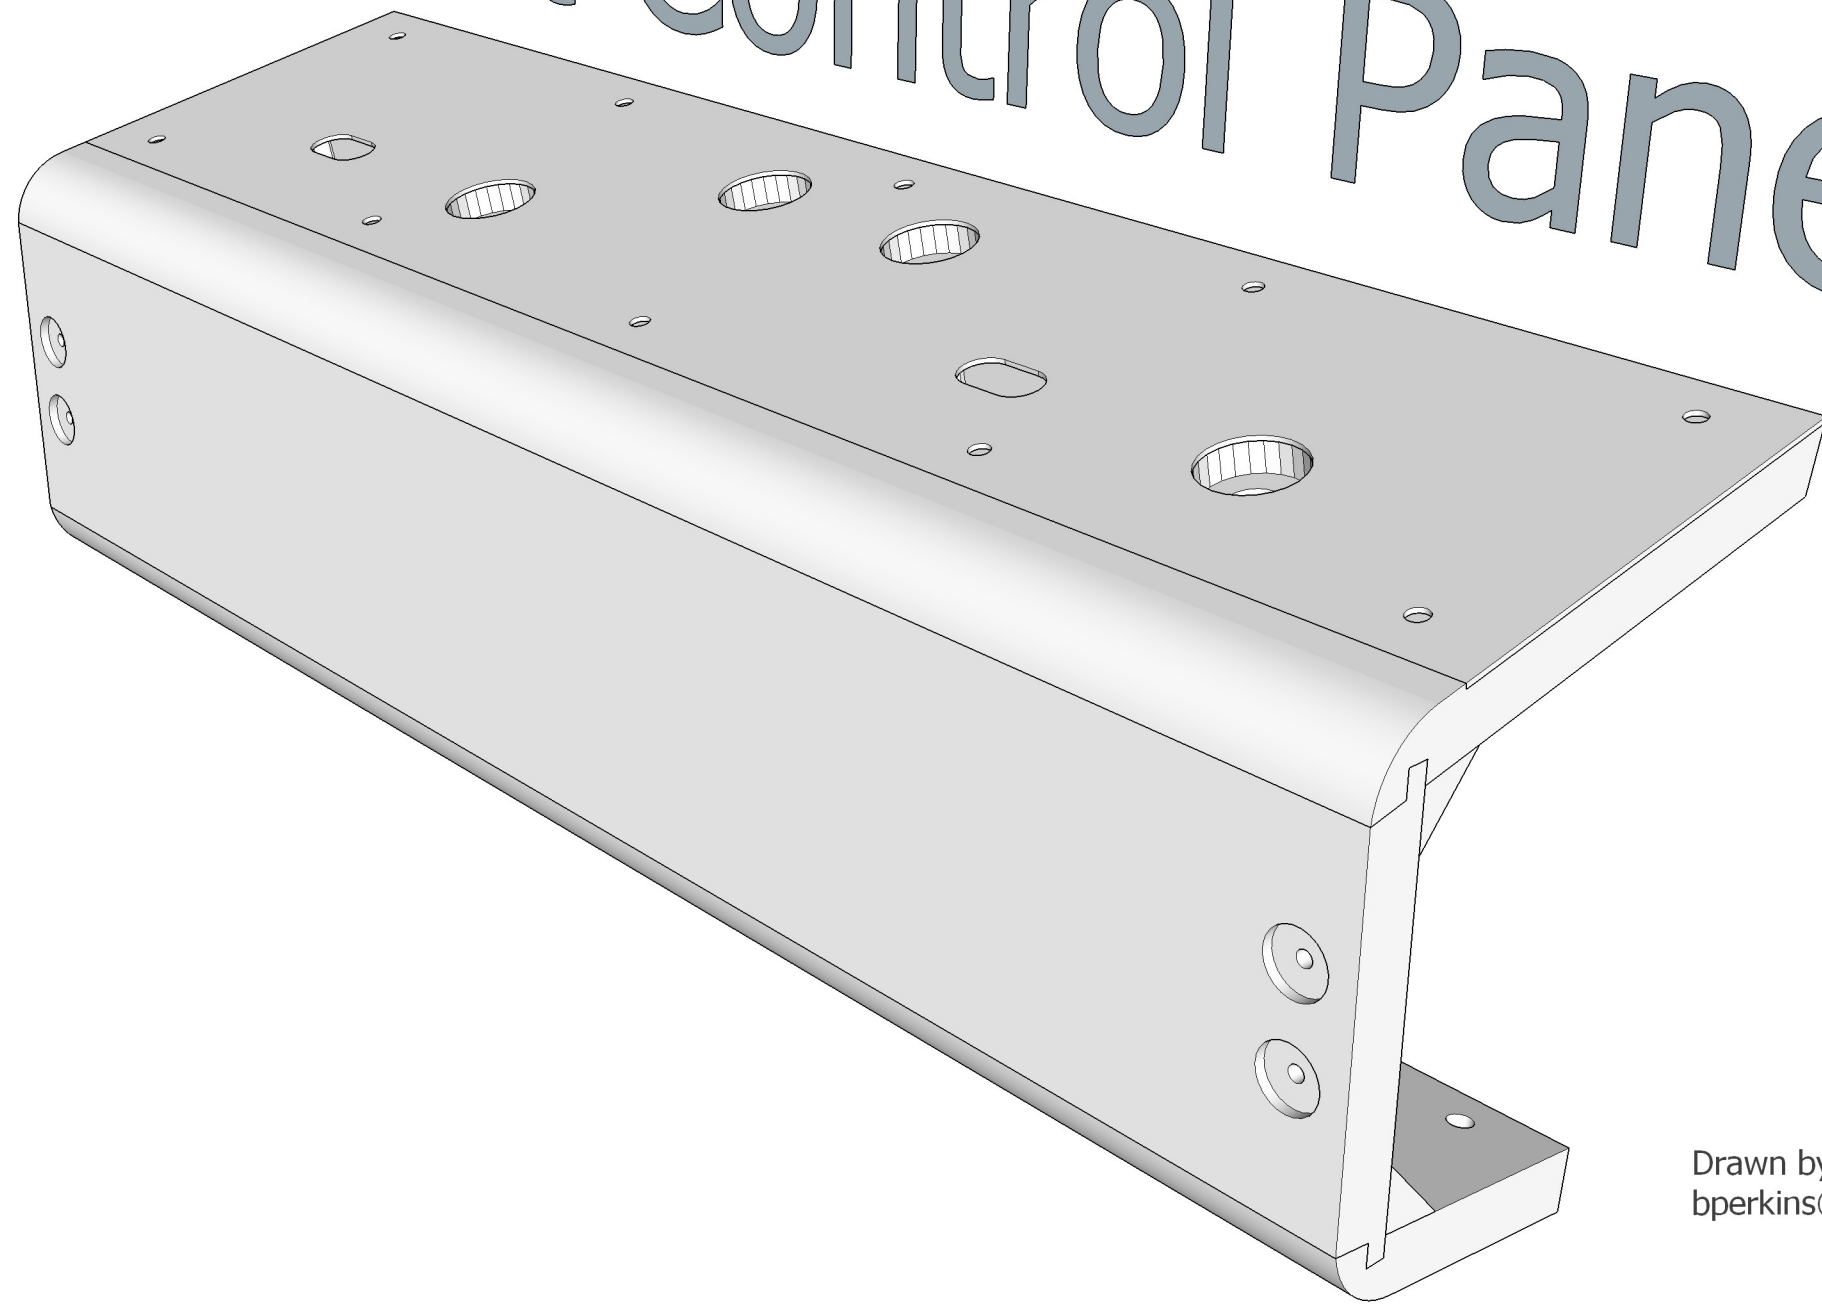

# Joust Control Panel

Drawn by: Bob Perkins  
bperkins@yahoo.com

1/2"

9/32" hole

5 5/8"

5 5/8"

5 5/8"

5 5/8"