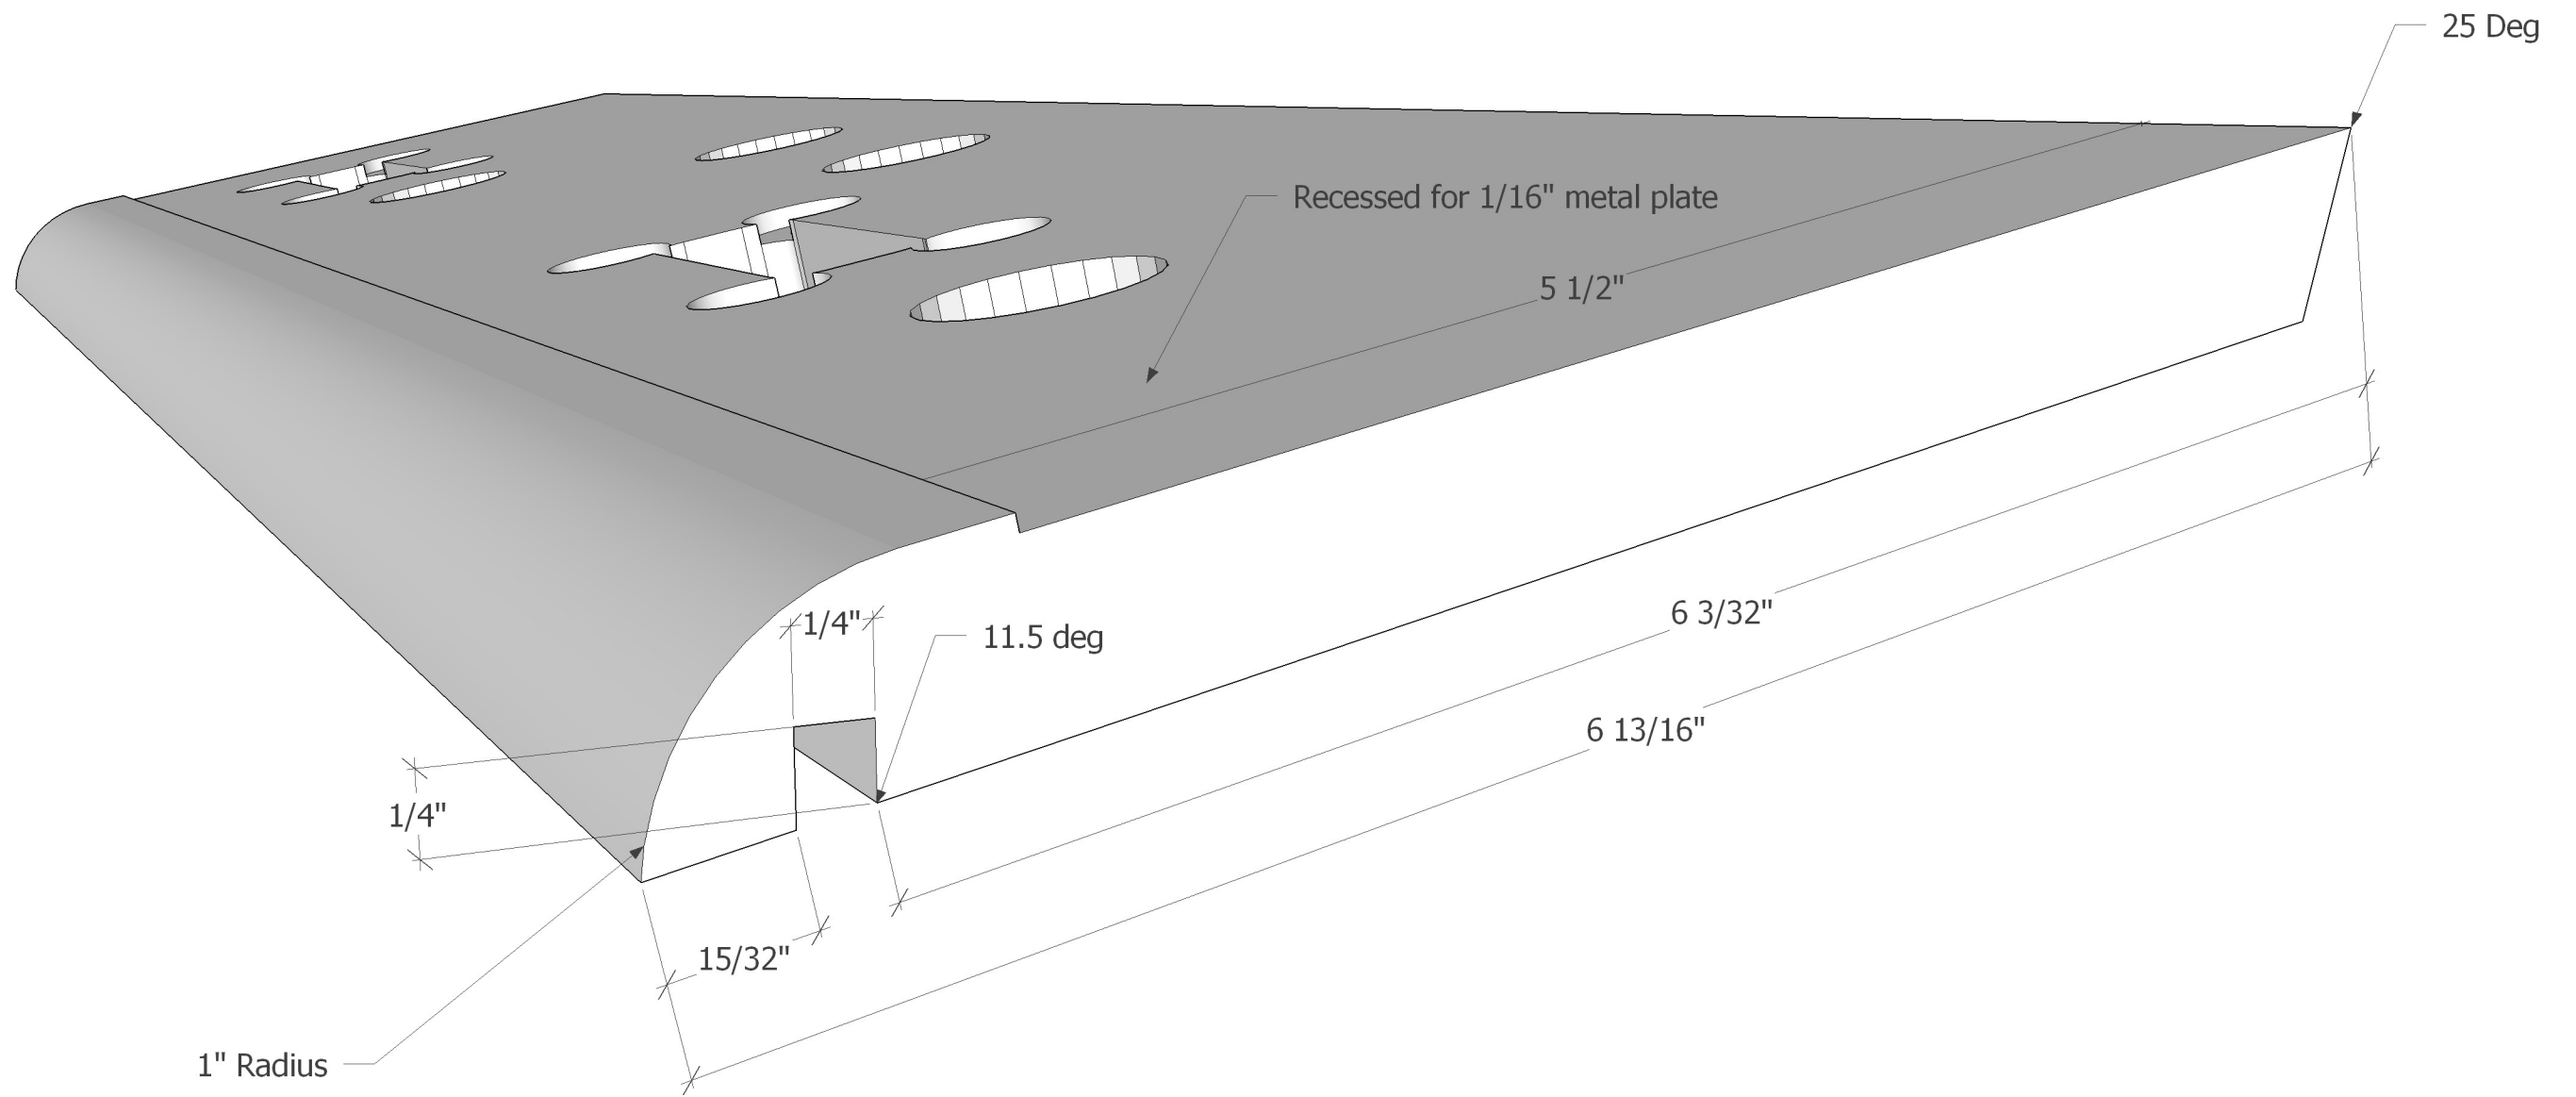

# Joust Control Panel

Drawn by: Bob Perkins  
bperkins@yahoo.com

1/2"

9/32" hole

5 5/8"

5 5/8"

5 5/8"

5 5/8"