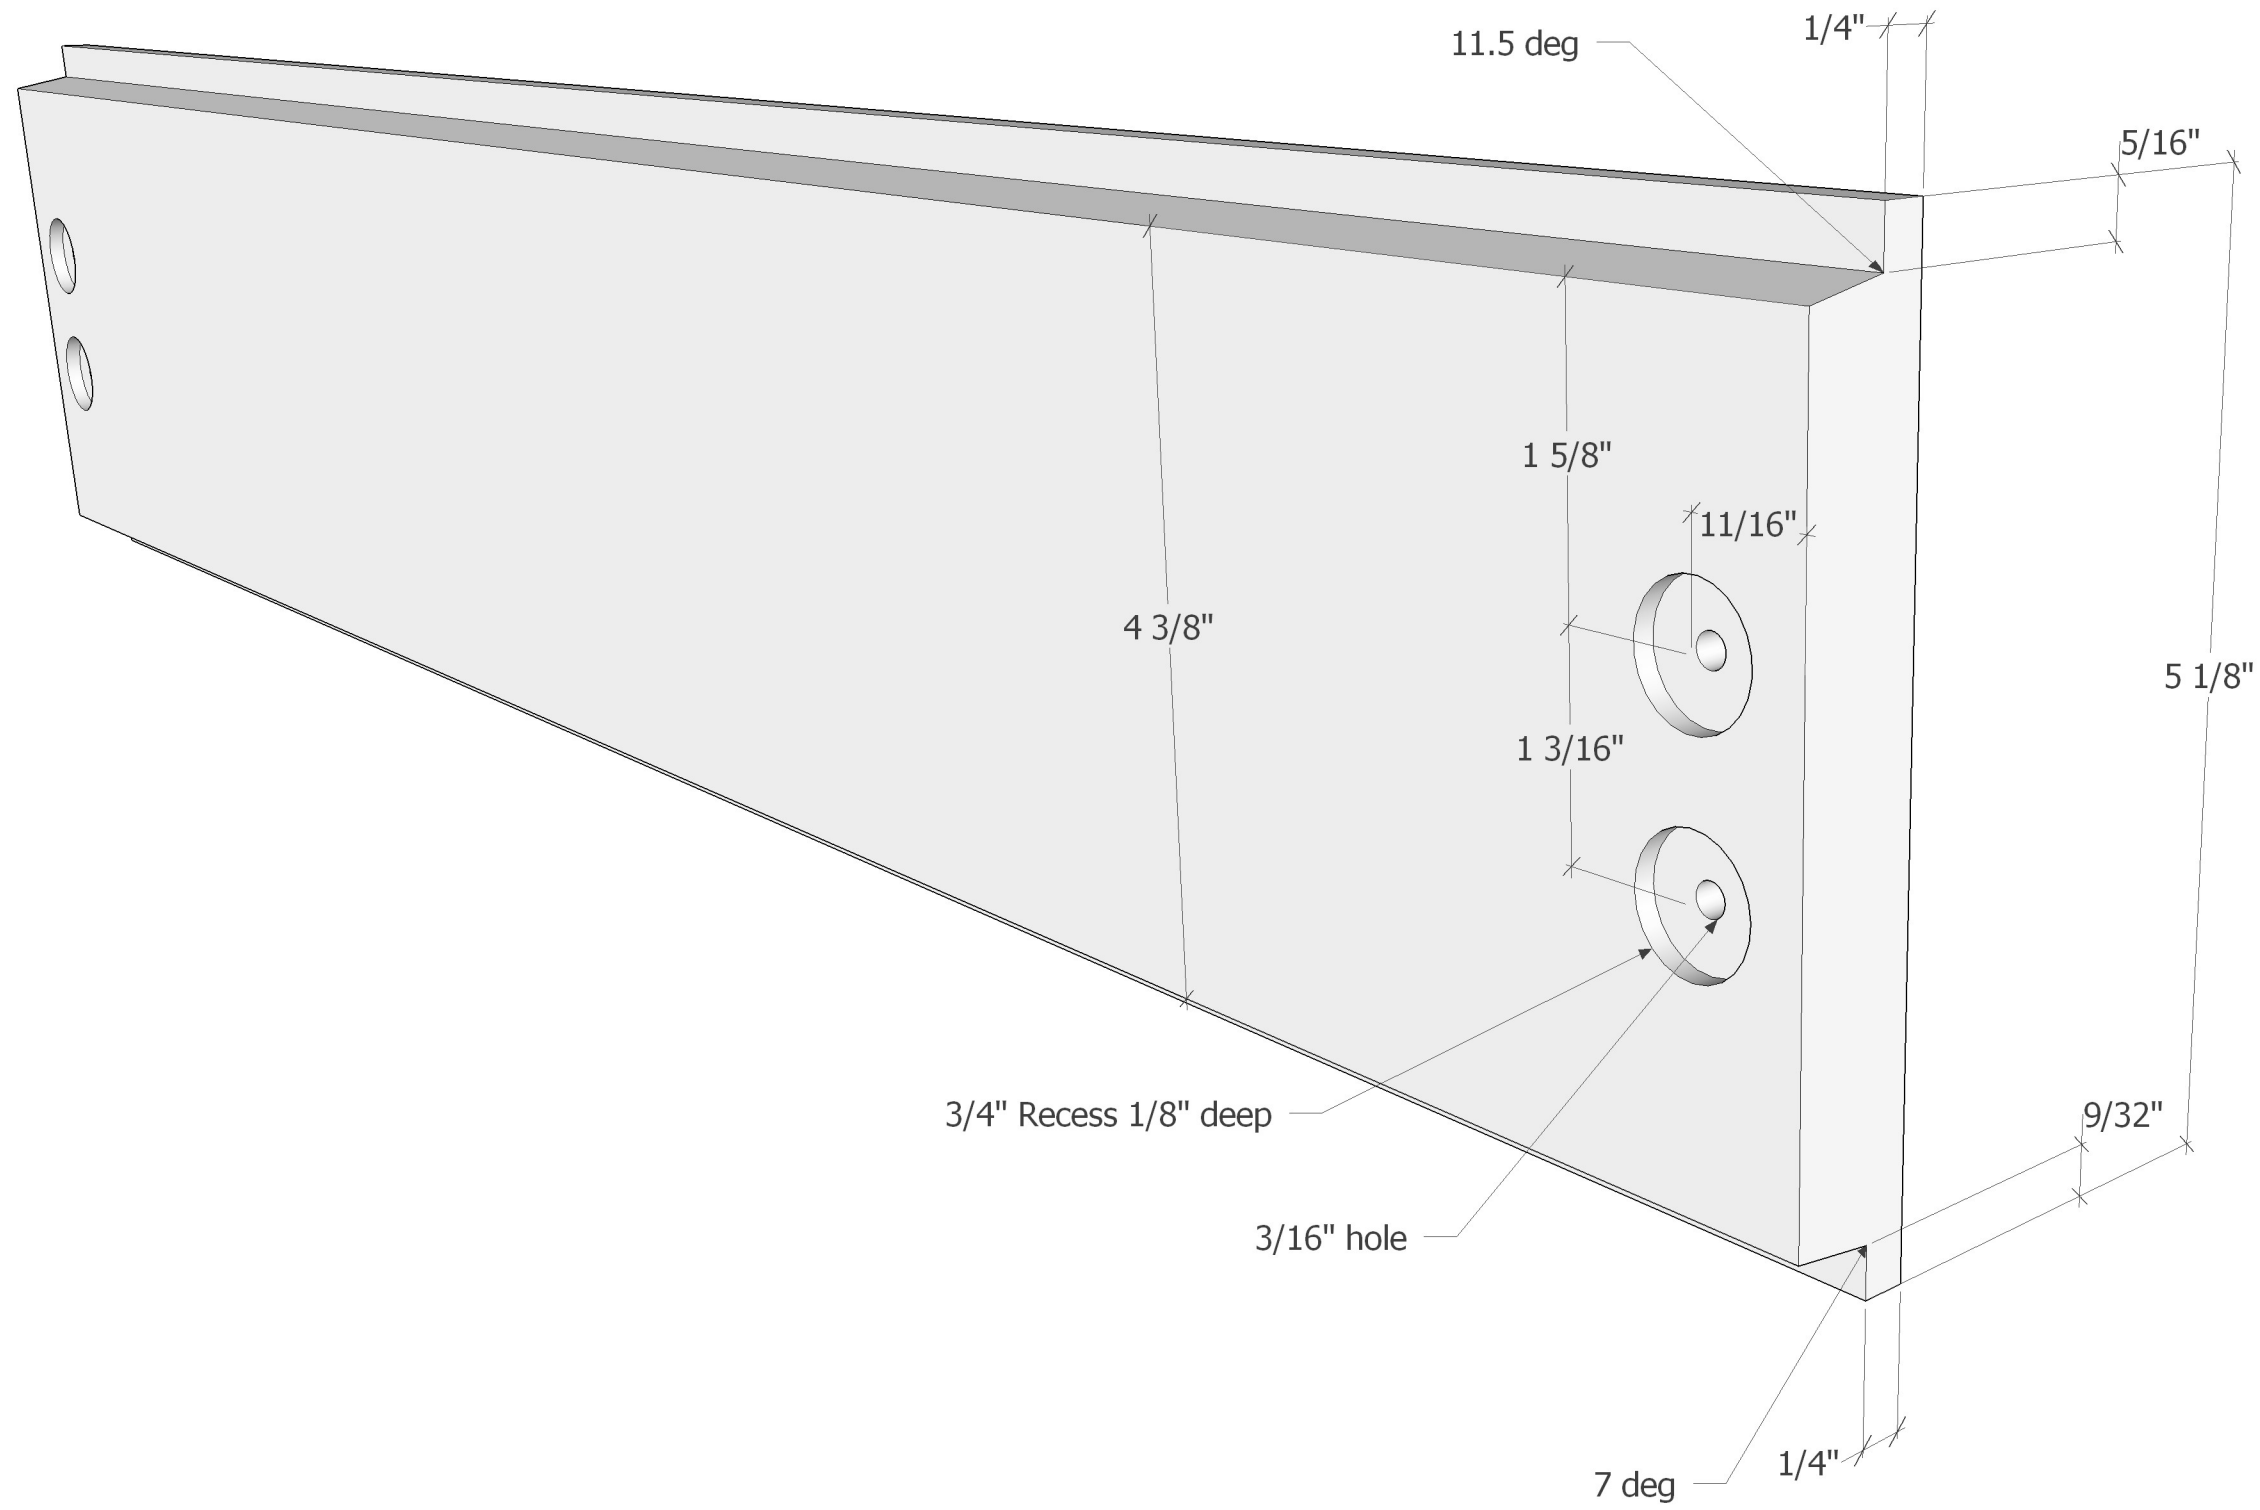

# Joust Control Panel

Drawn by: Bob Perkins  
bperkins@yahoo.com

1/2"

9/32" hole

5 5/8"

5 5/8"

5 5/8"

5 5/8"