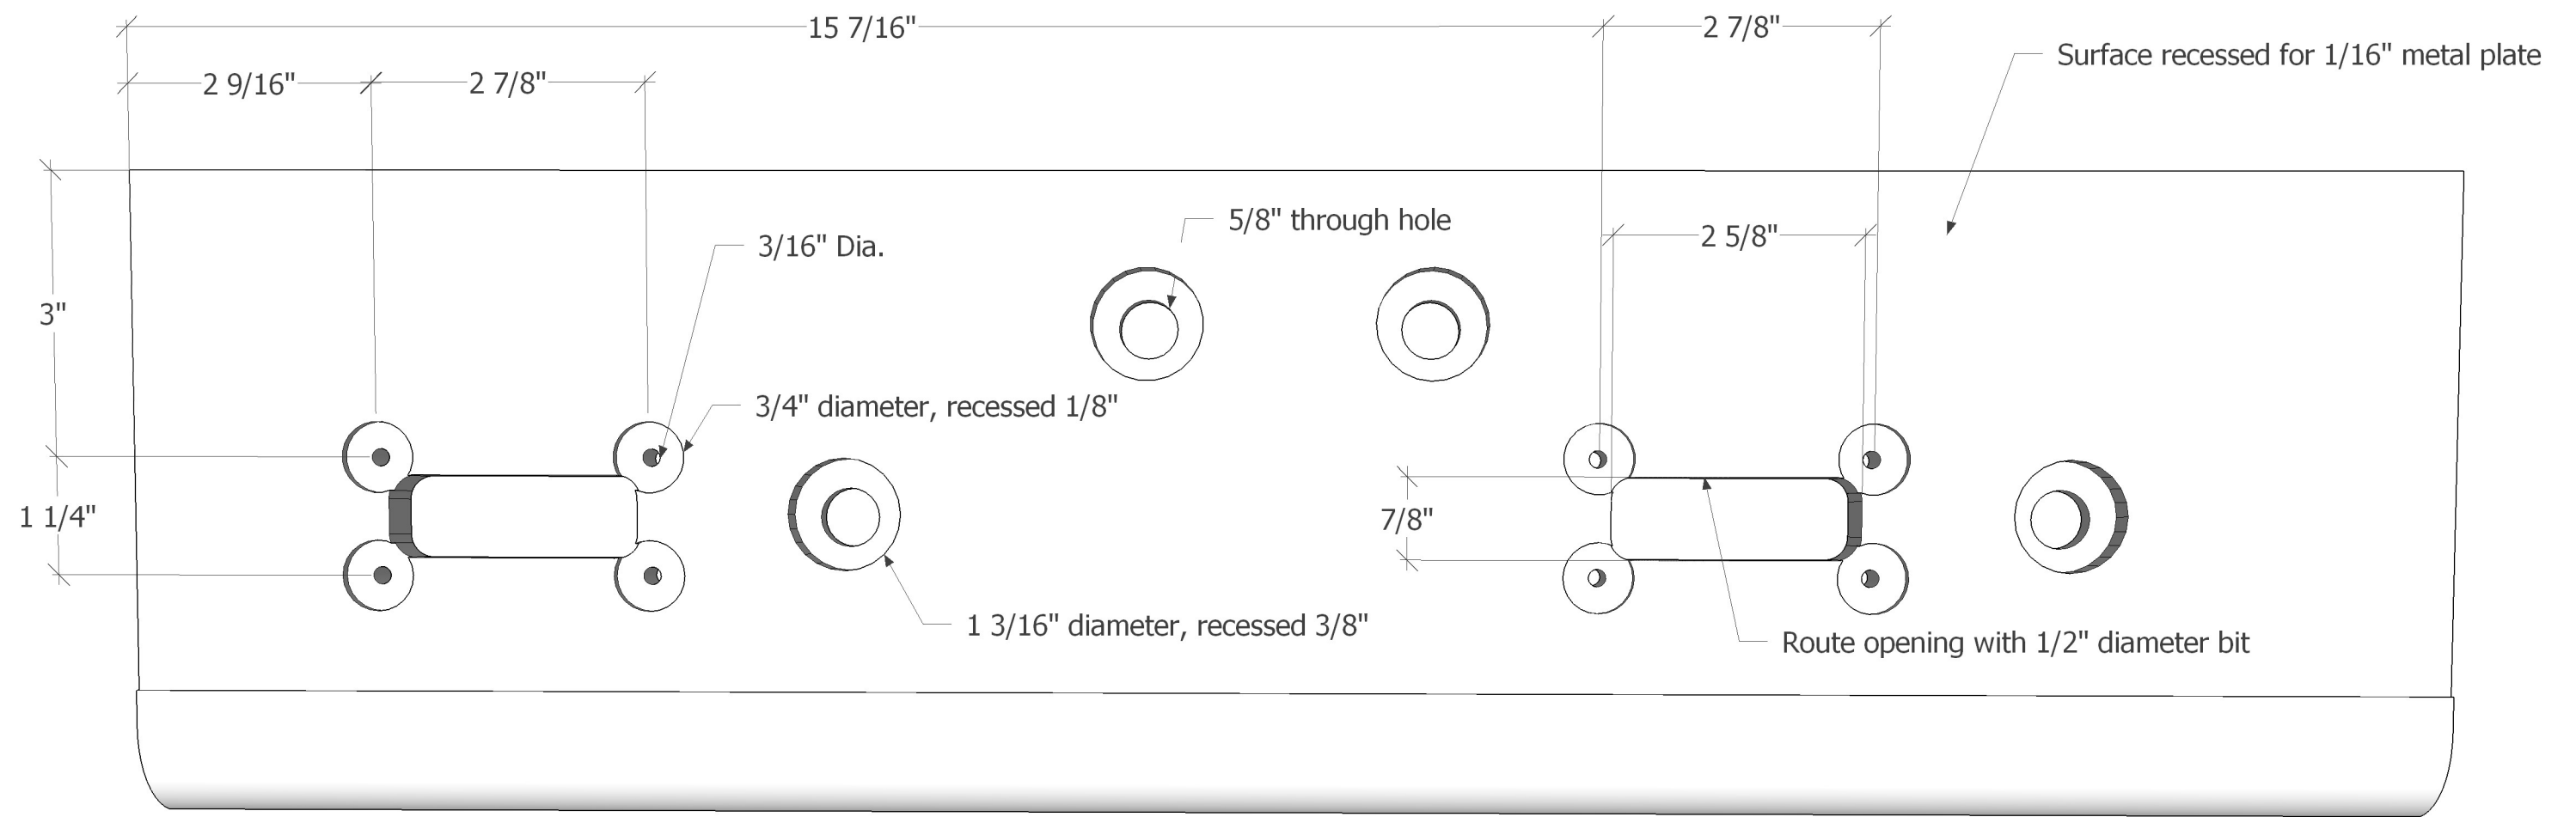

# Joust Control Panel

Drawn by: Bob Perkins  
bperkins@yahoo.com

1/2"

9/32" hole

5 5/8"

5 5/8"

5 5/8"

5 5/8"