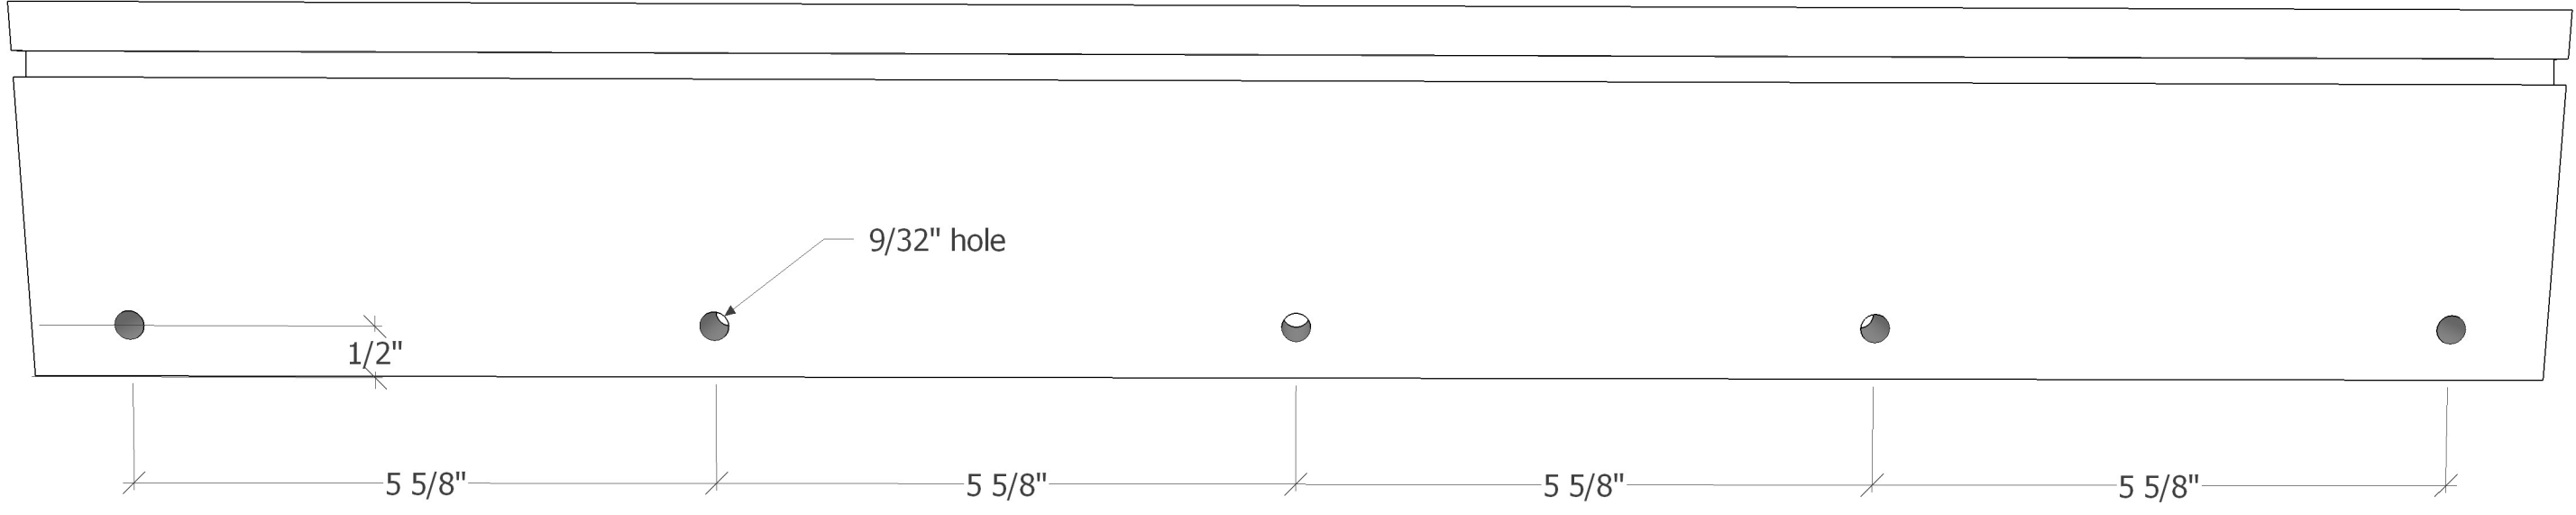

# Joust Control Panel

Drawn by: Bob Perkins  
bperkins@yahoo.com

1/2"

9/32" hole

5 5/8"

5 5/8"

5 5/8"

5 5/8"