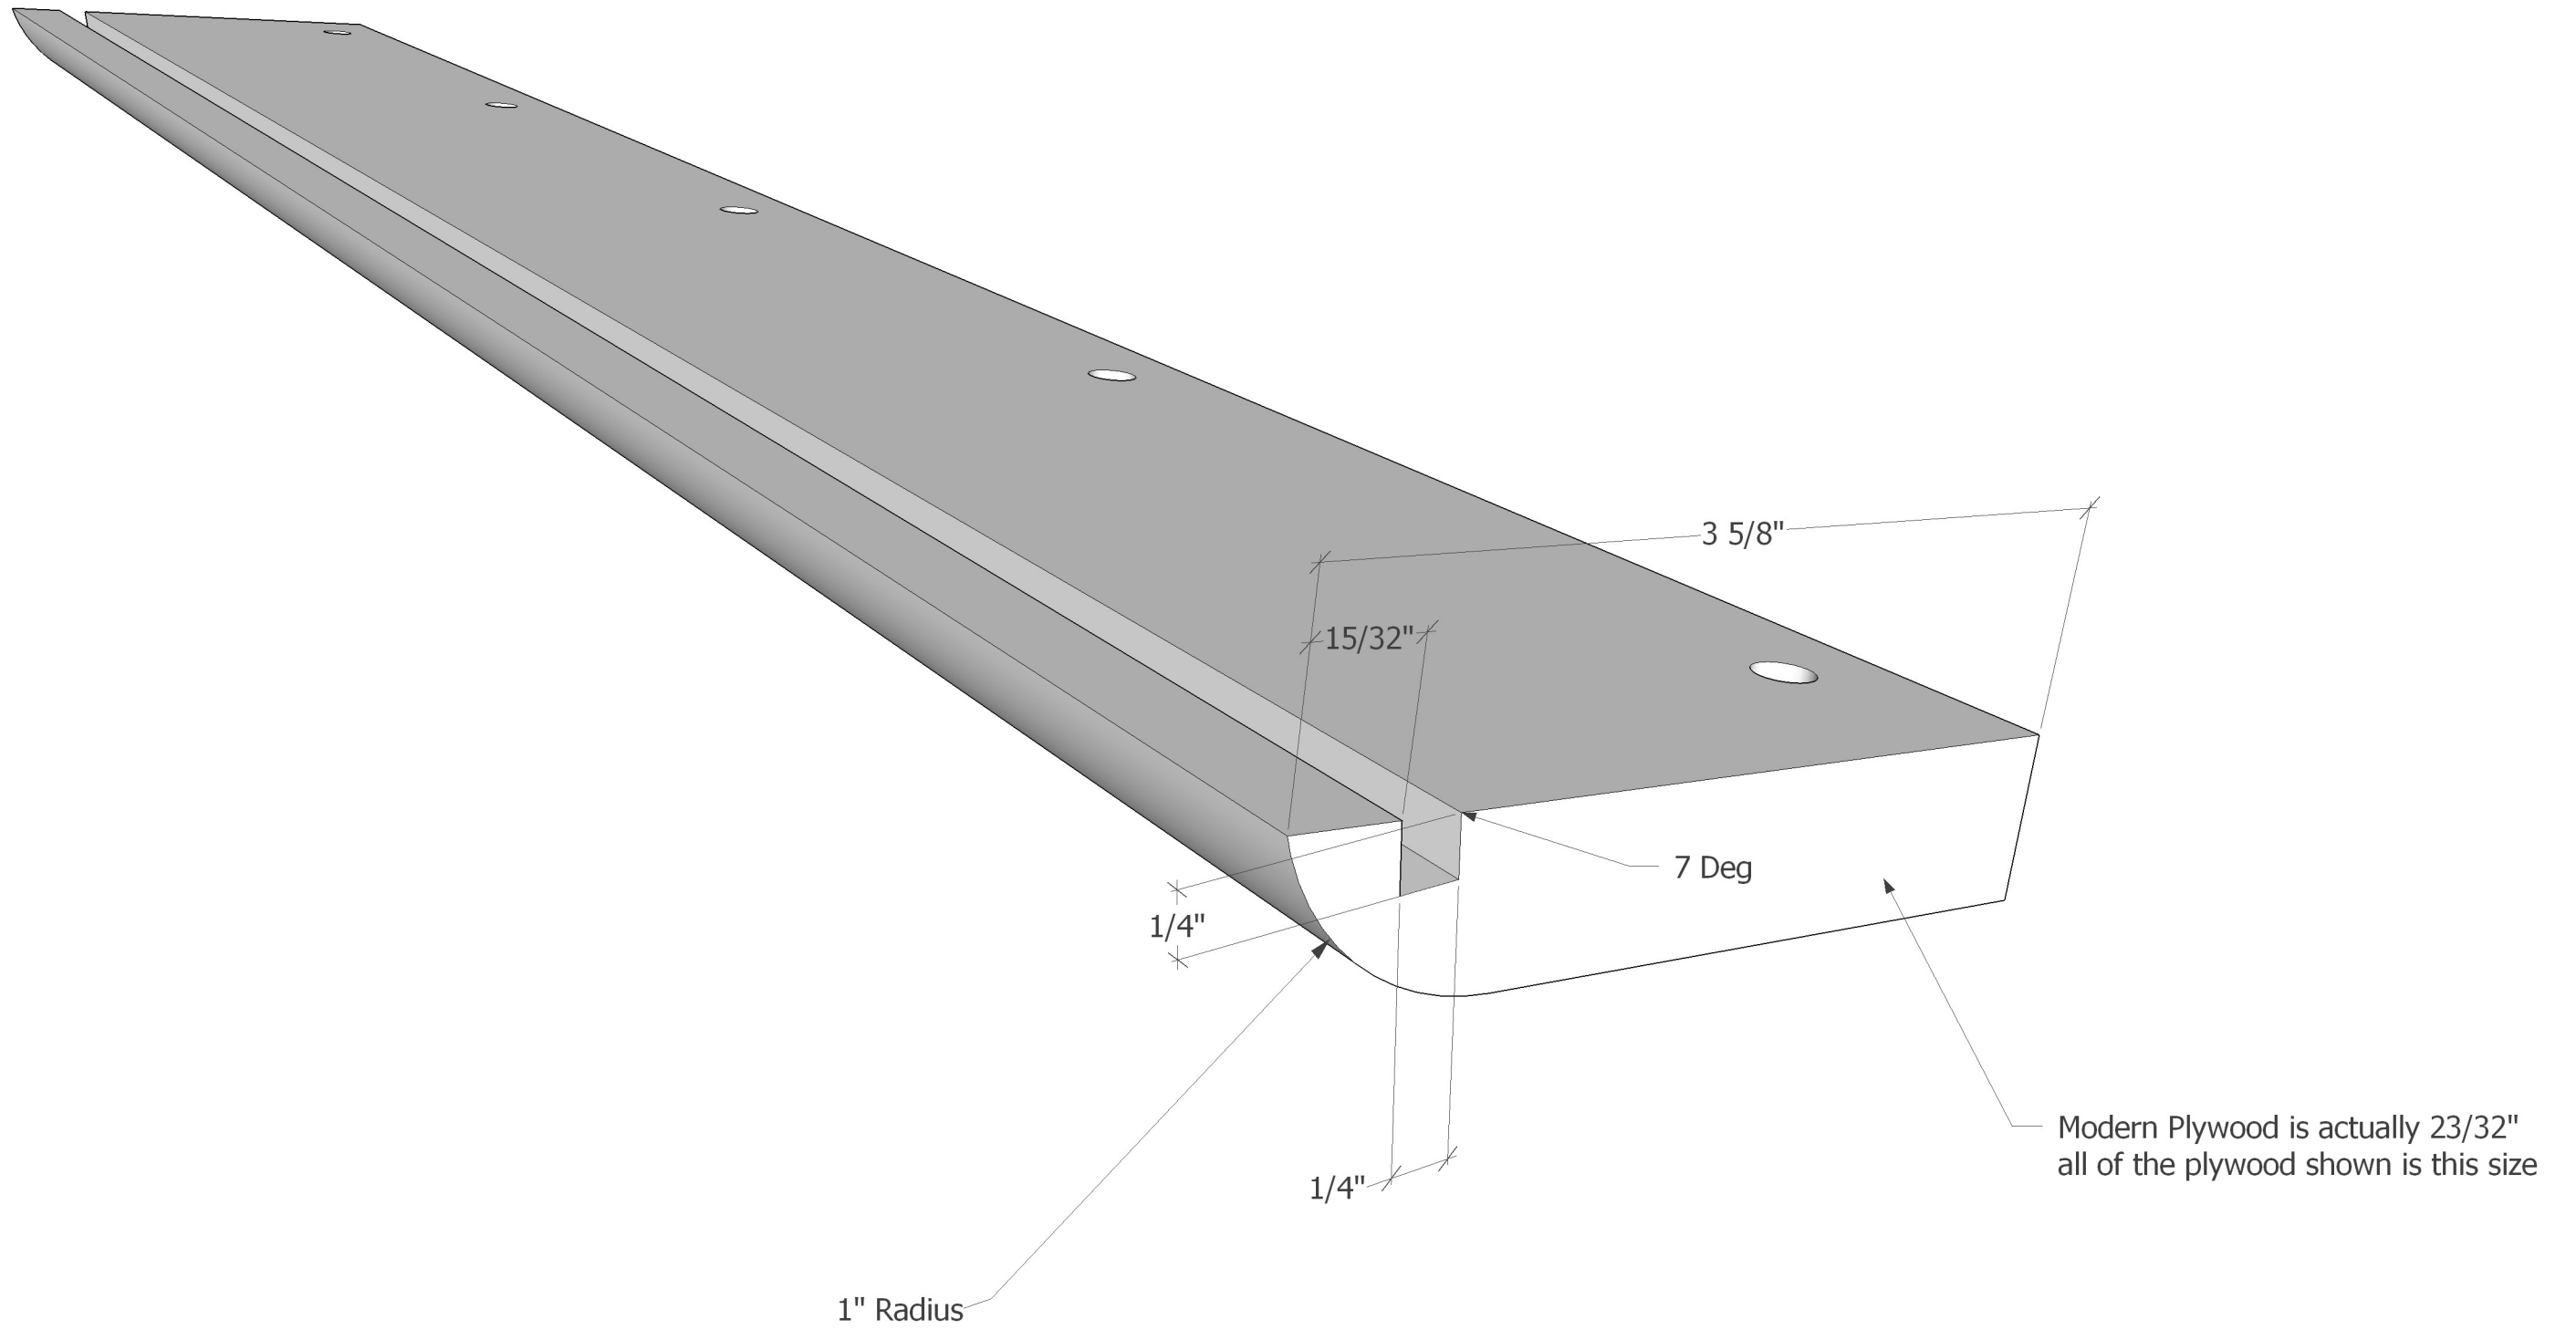

# Joust Control Panel

Drawn by: Bob Perkins  
bperkins@yahoo.com

1/2"

9/32" hole

5 5/8"

5 5/8"

5 5/8"

5 5/8"